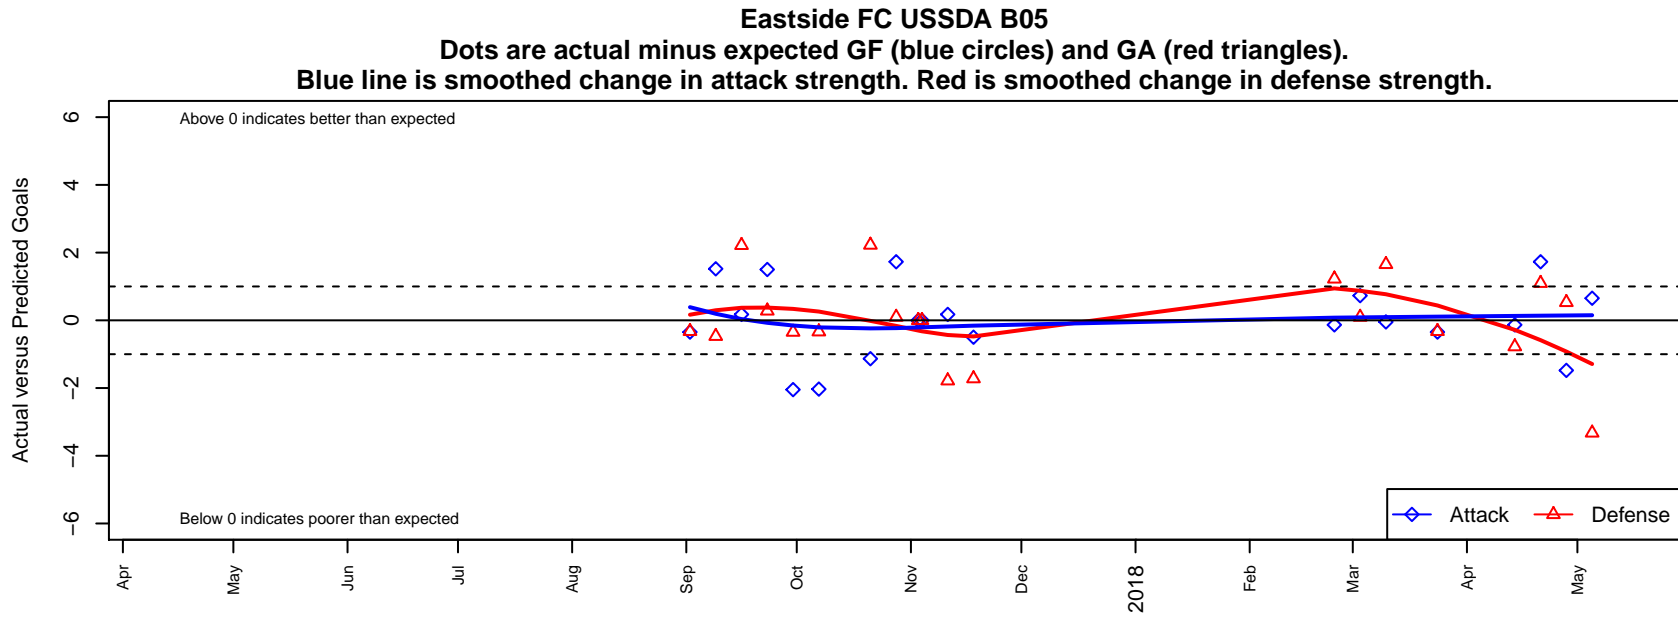

Eastside FC USSDA B05

Eastside FC
Preston, WA
B05 total strength=1441
attack=14.38 defense=5.93
fall league = USSDA U13

alt names used:
Eastside FC U-13

Venues played:
2017 USSDA U13

**attack and defense variance (black dot)
relative to other teams
and top 10 in region**